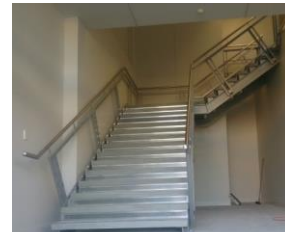

Custom stair treads